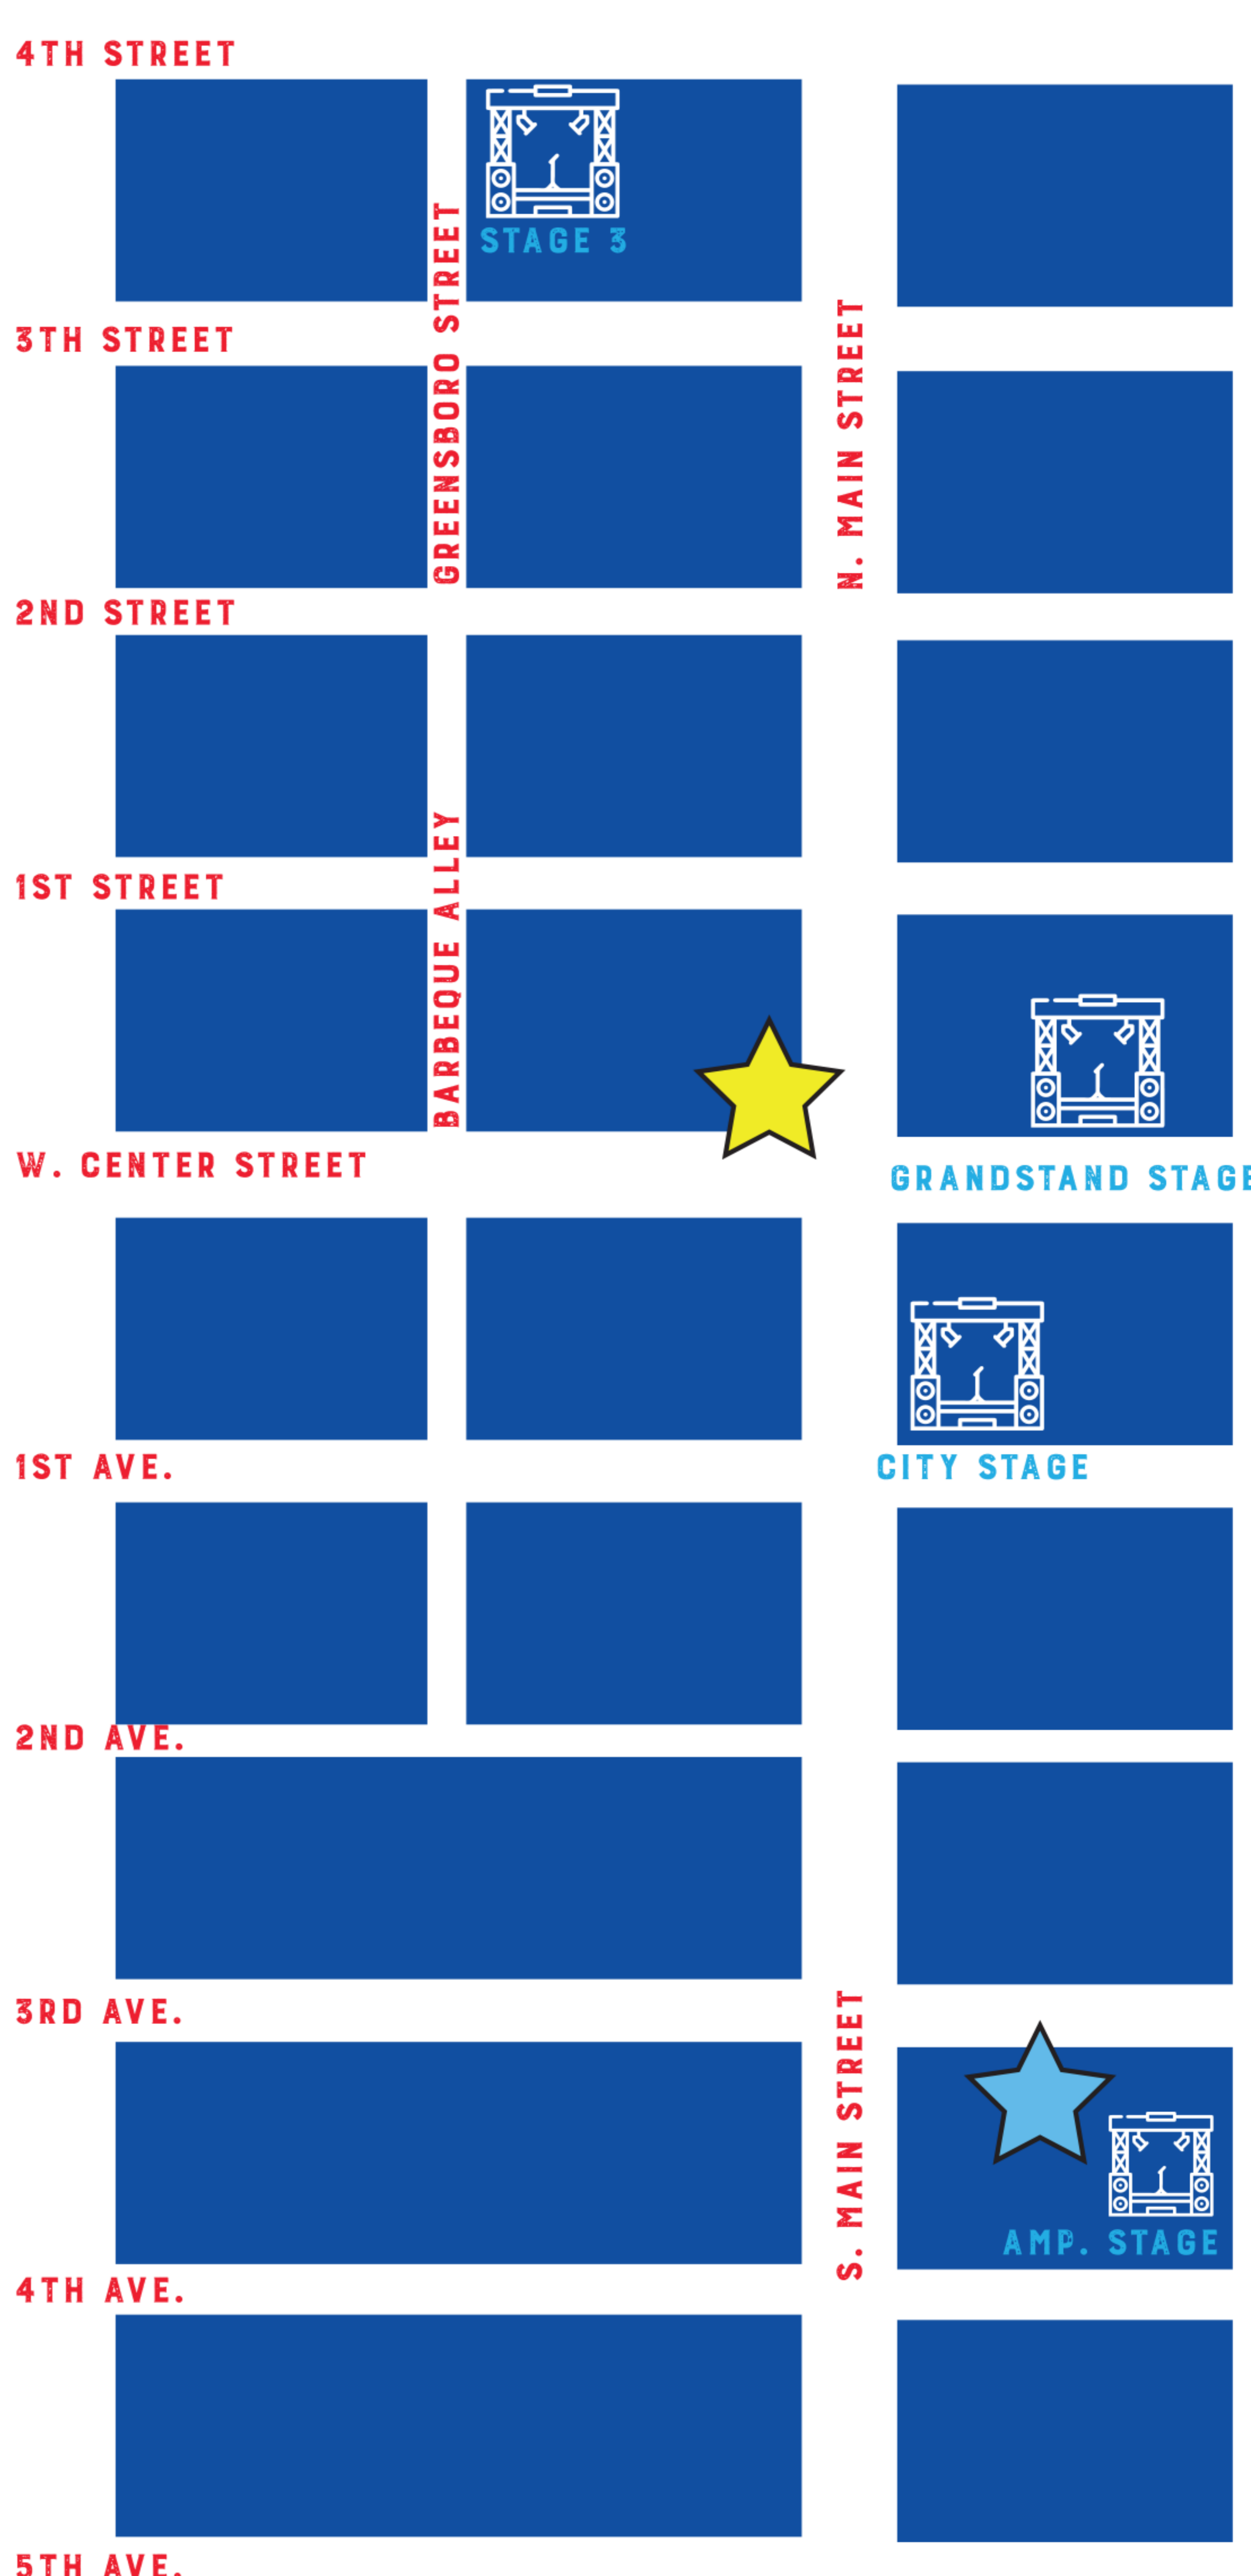

WINERY COUPONS

VALID 10/28/23 ONLY. MUST PRESENT COUPON FOR DISCOUNT.

$2 OFF WINE SLUSHIES

MASON JAR TUMBLERS ONLY. NOT VALID ON REFILLS. VALID 10/28/2023 FROM 10:00AM - 5:30PM ONLY.

Redeemable in Tasting Room only.
MUST BE 21 YEARS OF AGE
MUST PRESENT VALID ID

1000 Childress Vineyards Rd., Lexington, NC 27295 | 336.236.9463 | childressvineyards.com |

$5 OFF WINE FLIGHTS

EXCLUDES SLUSHIE FLIGHTS. VALID 10/28/2023 FROM 10:00AM - 5:30PM ONLY.

Redeemable in Tasting Room only.
MUST BE 21 YEARS OF AGE
MUST PRESENT VALID ID

1000 Childress Vineyards Rd., Lexington, NC 27295 | 336.236.9463 | childressvineyards.com |

$10 OFF SIGNATURE WINE & FOOD TASTING

VALID FOR WALK-IN'S ONLY. VALID 10/28/2023 FROM 10:00AM - 3:00PM ONLY.

Redeemable in Tasting Room only.
MUST BE 21 YEARS OF AGE
MUST PRESENT VALID ID

1000 Childress Vineyards Rd., Lexington, NC 27295 | 336.236.9463 | childressvineyards.com |